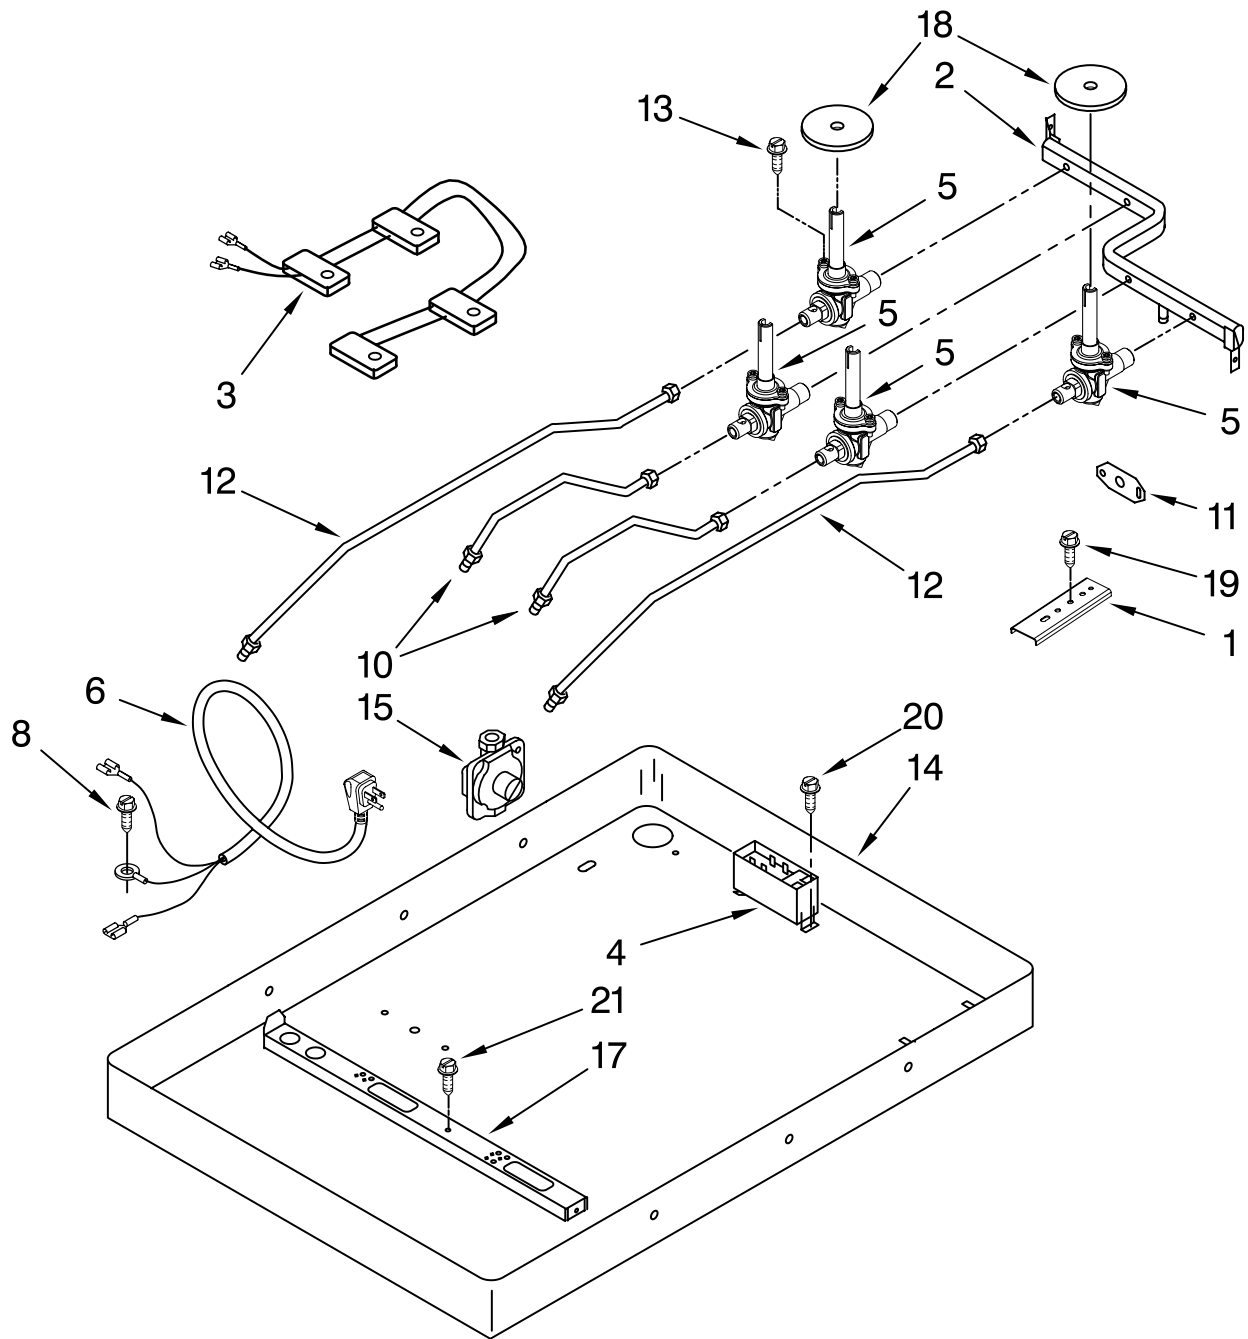

Following Parts Not Illustrated

- Harness, Wire Ignitor
- 4456626 15"
- 4456627 28"

FOR ORDERING INFORMATION REFER TO PARTS PRICE LIST

BURNER BOX, GAS VALVES, AND SWITCHES

For Models: SCS3617RQ04, SCS3617RS04

(Designer White) (Stainless)

FOR ORDERING INFORMATION REFER TO PARTS PRICE LIST

BURNER BOX, GAS VALVES, AND SWITCHES

For Models: SCS3617RQ04, SCS3617RS04

(Designer White) (Stainless)

Illus. No.	Part No.	DESCRIPTION
1	4455917	Bracket, (2) Cooktop Mounting
2	9759354	Pipe, Manifold
3	4456905	Harness, Switch
4	W10110488	Spark Module
5		Valve, Burner
	4456817	Large (Black)
	8286559	Auxi (White)
	8286560	Rapid (Purple)
6	9763116	Power Cord
8	3177991	Screw, Ground
10	3191318	Tubing, Burner RR & RF
11	3192491	Bracket, Manifold
12	3191322	Tubing, Burner LR & LF
13	3196160	Screw
14	4456781	Box, Burner
15		Regulator, Pressure
	4454571	3/8" x 3/8"
	W10131956	1/2" x 3/8"
17	W10203756	Rail, Burner (2)
18	3191387	Seal, (4) Switch Cover
19	3400093	Screw
20	3400843	Screw
21	4449809	Screw